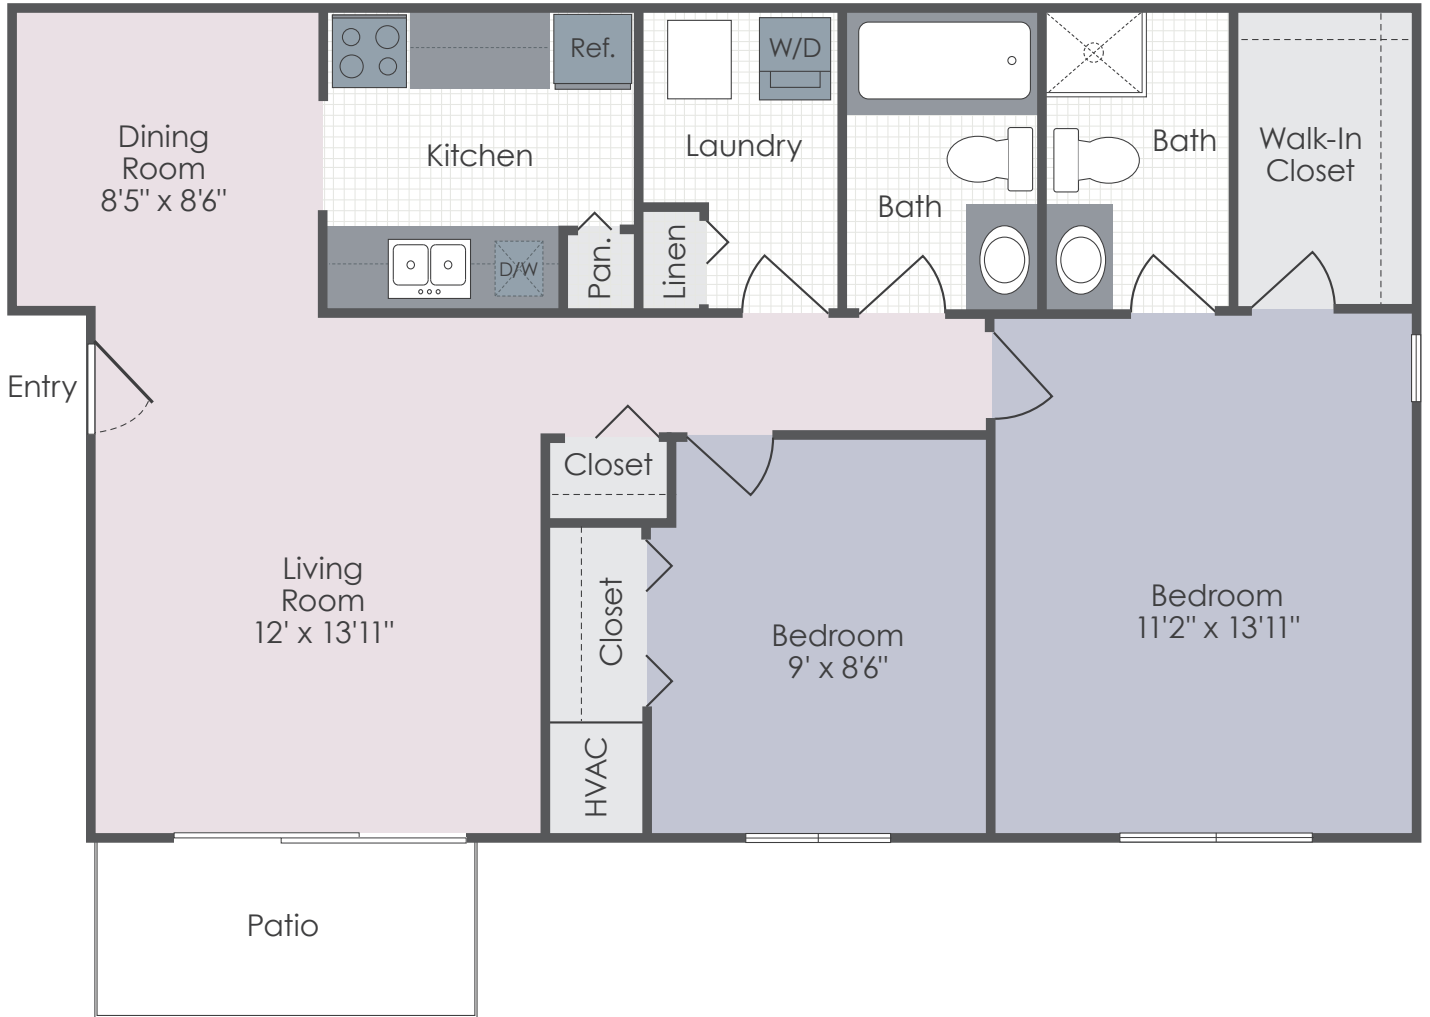

GREYBERRY PARK

*ALL FLOOR PLANS ARE APPROXIMATE AND MAY VARY IN SIZE

2 BEDROOM | 2 BATH | 950 SQ.FT.

2870 GREYBERRY DR. | WATERFORD TWP, MI 48328 | 248-683-4452
GREYBERRYPARK.COM