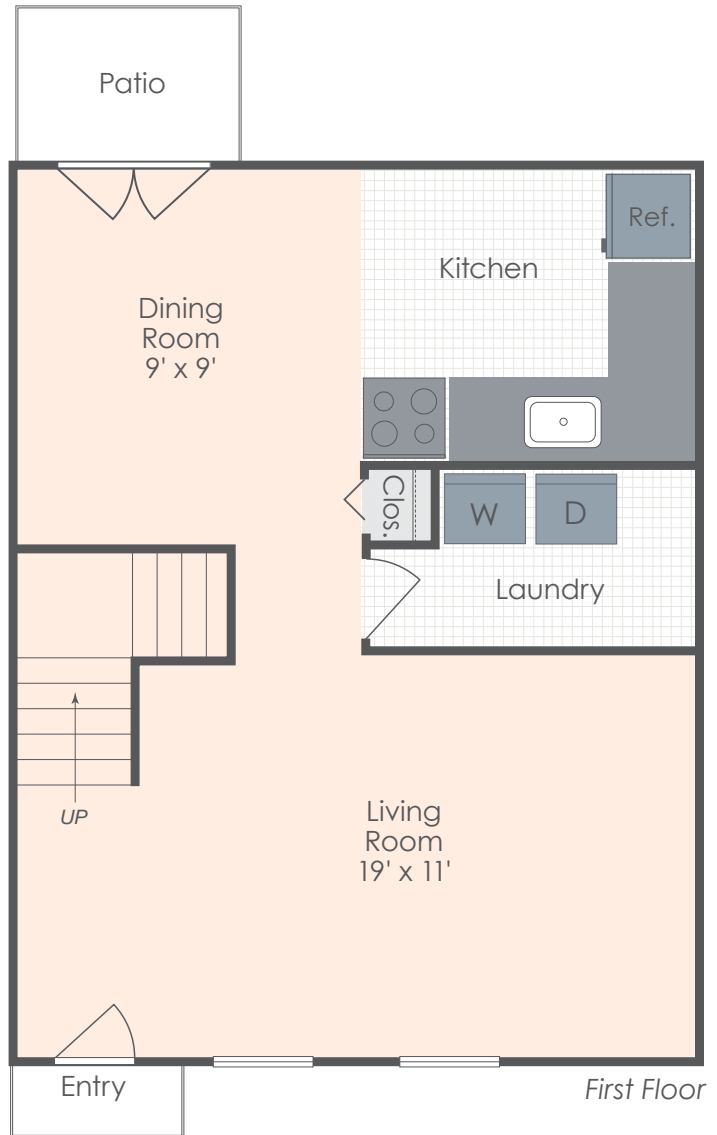

Second Floor

First Floor

*ALL FLOOR PLANS ARE APPROXIMATE AND MAY VARY IN SIZE

2 BEDROOM: A OR B | 2 BATH | 1,066 SQ.FT.

800 E. GRAND AVE. | CARBONDALE, IL 62901 | 618-457-0446
UNIVERSITYVILLAGE-SIU.COM