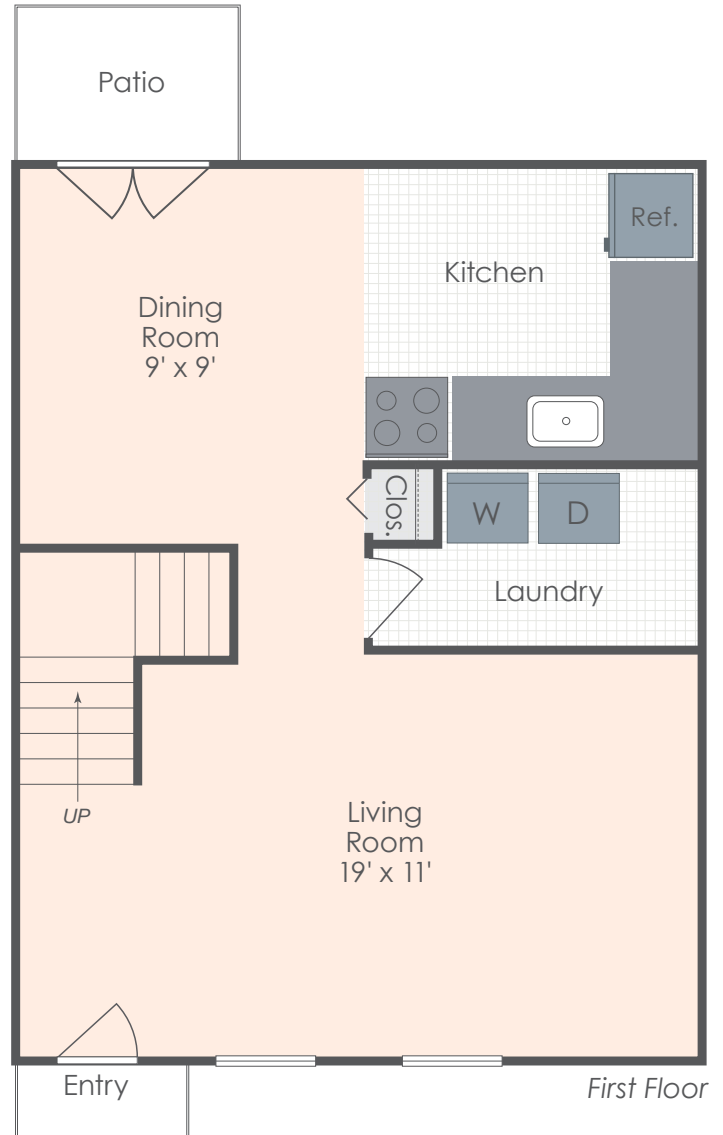

Second Floor

First Floor

*ALL FLOOR PLANS ARE APPROXIMATE AND MAY VARY IN SIZE

3 BEDROOM: MASTER | 2 BATH | 1,066 SQ.FT.

800 E. GRAND AVE. | CARBONDALE, IL 62901 | 618-457-0446
UNIVERSITYVILLAGE-SIU.COM