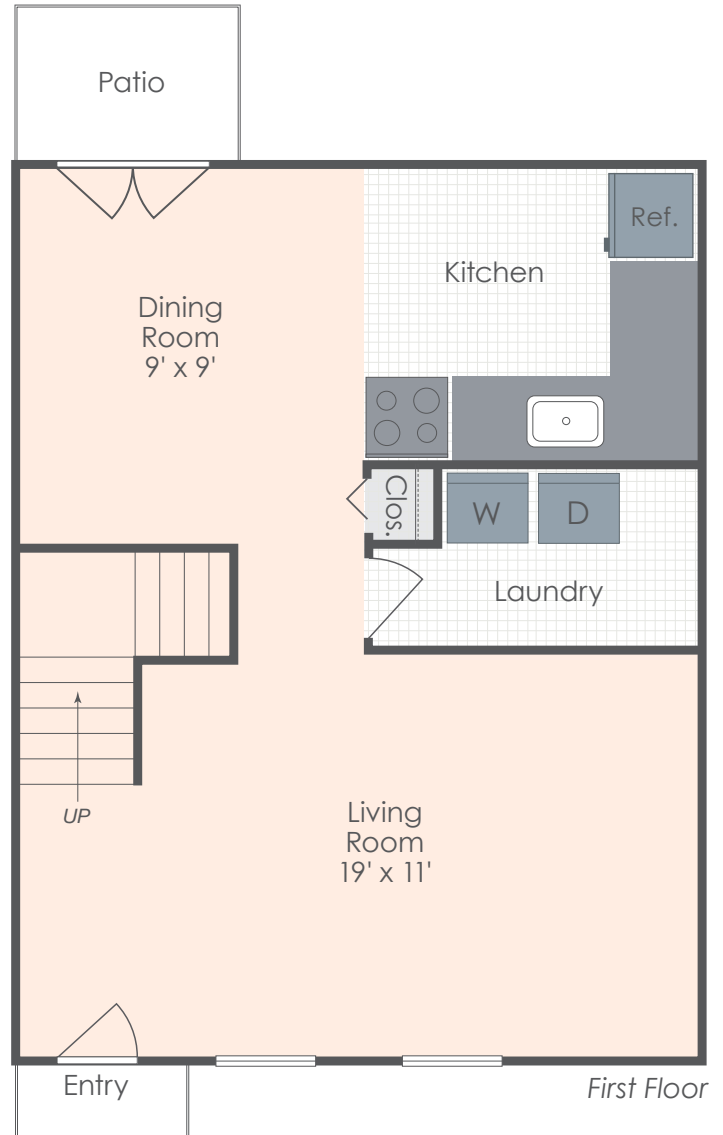

Second Floor

First Floor

*ALL FLOOR PLANS ARE APPROXIMATE AND MAY VARY IN SIZE

3 BEDROOM: A OR B | 2 BATH | 1,066 SQ.FT.

800 E. GRAND AVE. | CARBONDALE, IL 62901 | 618-457-0446
UNIVERSITYVILLAGE-SIU.COM