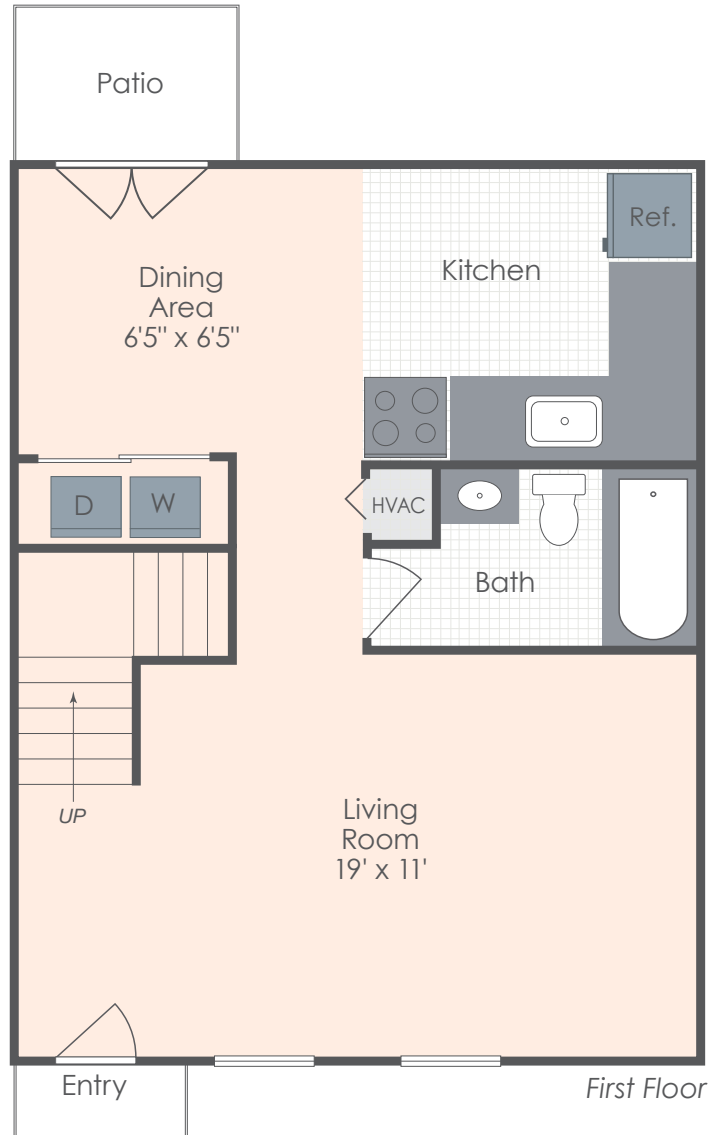

Second Floor

First Floor

*ALL FLOOR PLANS ARE APPROXIMATE AND MAY VARY IN SIZE

4 BEDROOM | 2 BATH | 1,066 SQ.FT.

800 E. GRAND AVE. | CARBONDALE, IL 62901 | 618-457-0446
UNIVERSITYVILLAGE-SIU.COM