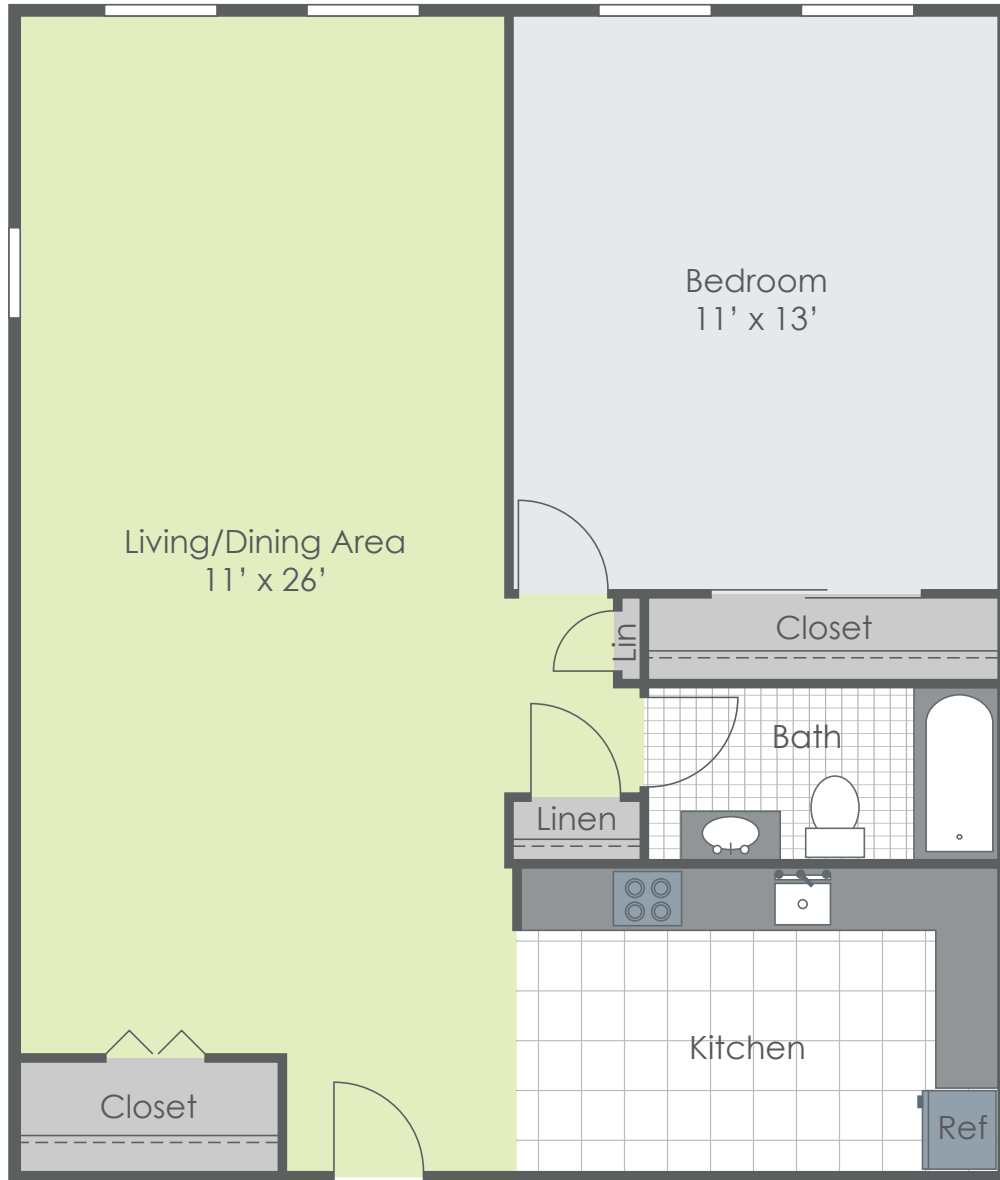

ETNA HAMILTON PLAZA APARTMENTS

*ALL FLOOR PLANS ARE APPROXIMATE AND MAY VARY IN SIZE

1 BEDROOM | 1 BATH | 572 SQ.FT.

500 S. HAMILTON RD. | COLUMBUS, OH 43213 | 614-866-8600
ETNAHAMILTONAPARTMENTS.COM