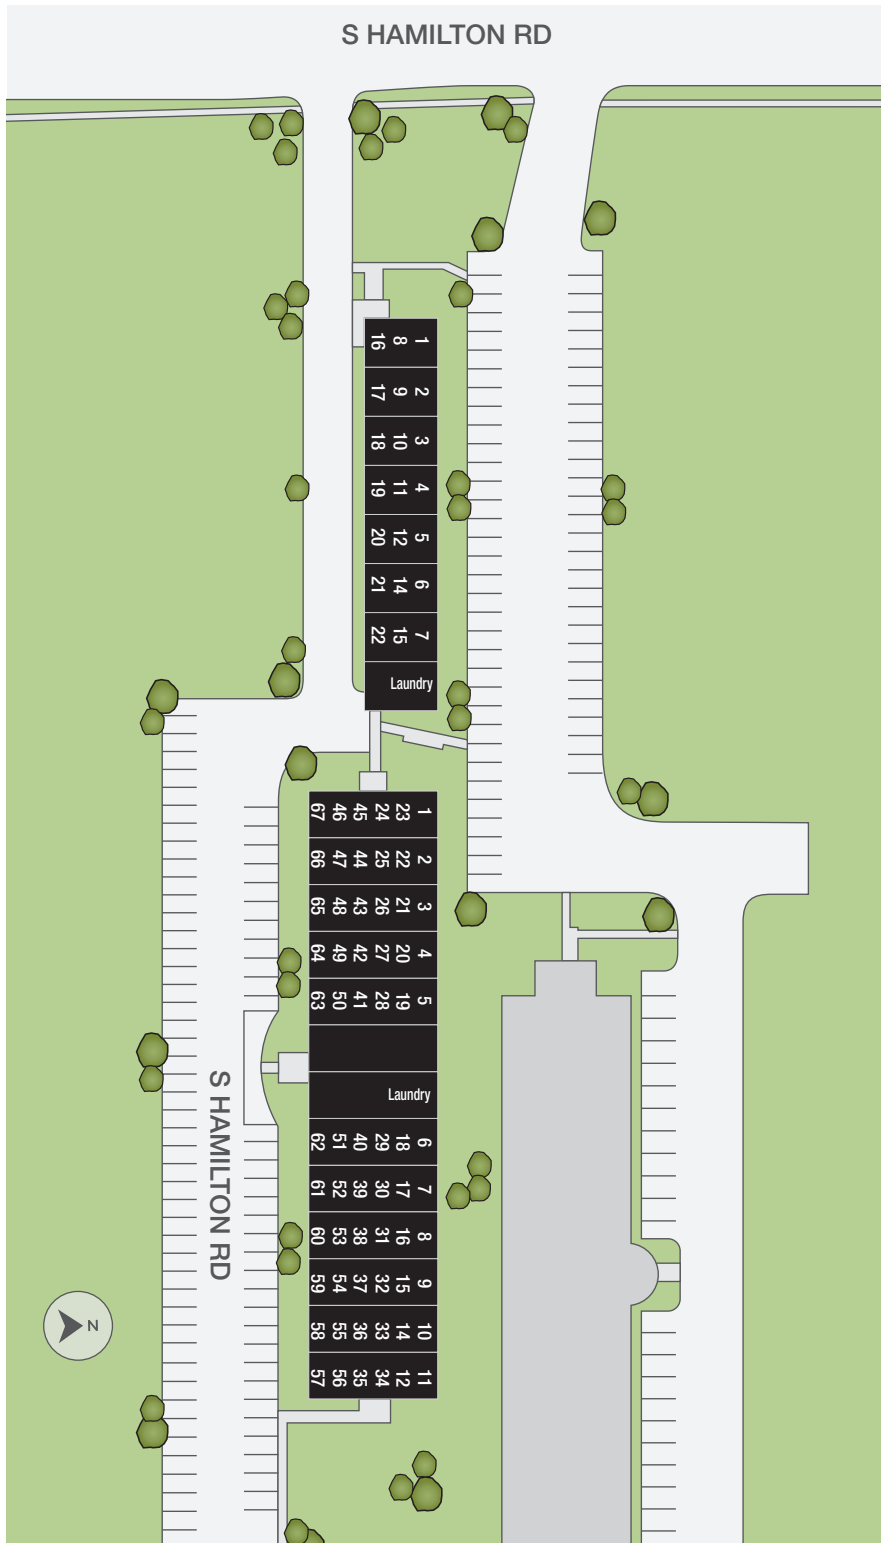

ETNA HAMILTON PLAZA APARTMENTS

SITE PLAN

500 S. HAMILTON RD. | COLUMBUS, OH 43213 | 614-866-8600
ETNAHAMILTONAPARTMENTS.COM