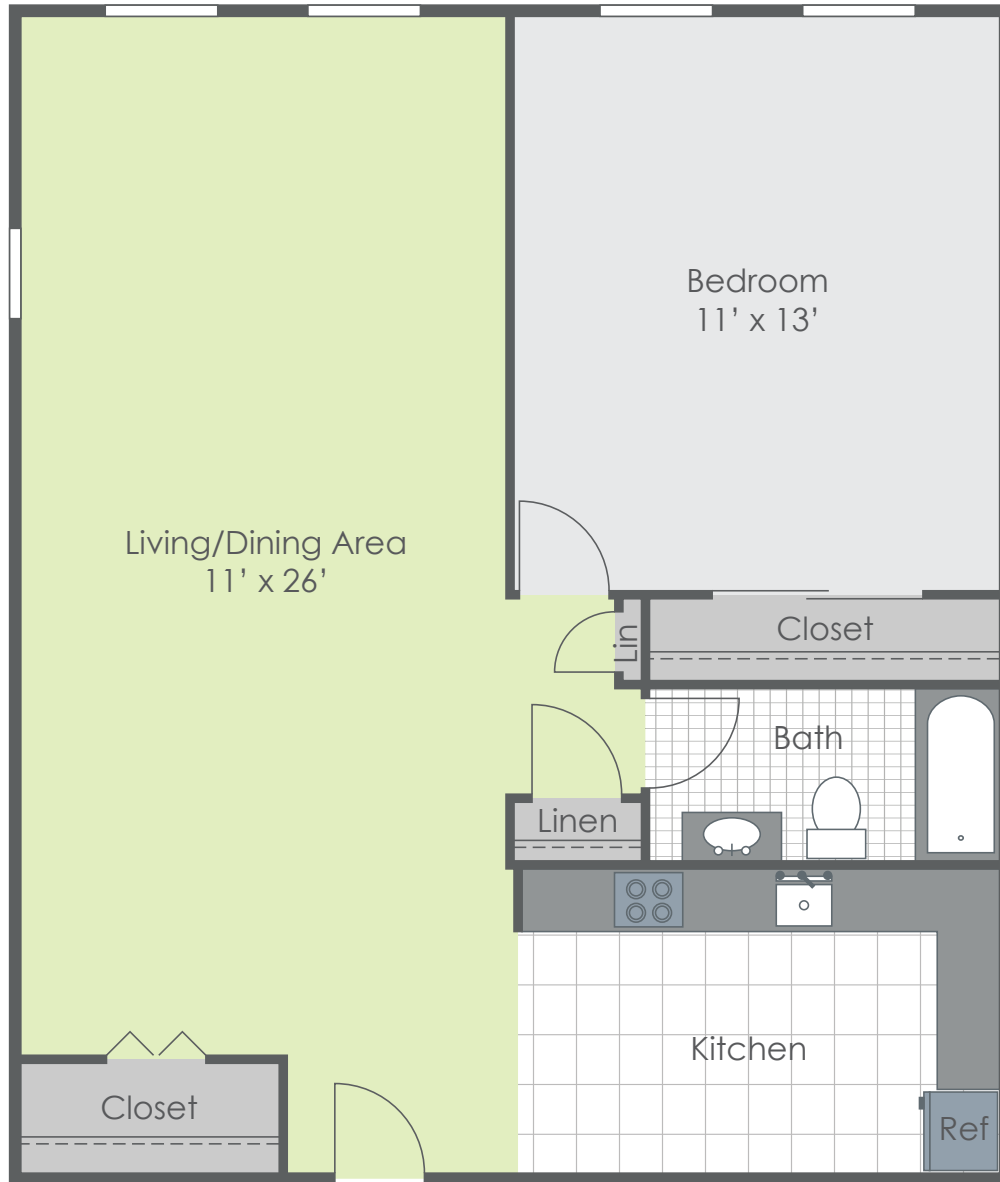

**ALEXANDER HAMILTON PLAZA**  
APARTMENTS

\*ALL FLOOR PLANS ARE APPROXIMATE AND MAY VARY IN SIZE

**1 BEDROOM | 1 BATH | 572 SQ.FT.**

496 S. HAMILTON RD. | COLUMBUS, OH 43213 | 614-866-8600  
ALEXANDERHAMILTONAPARTMENTS.COM