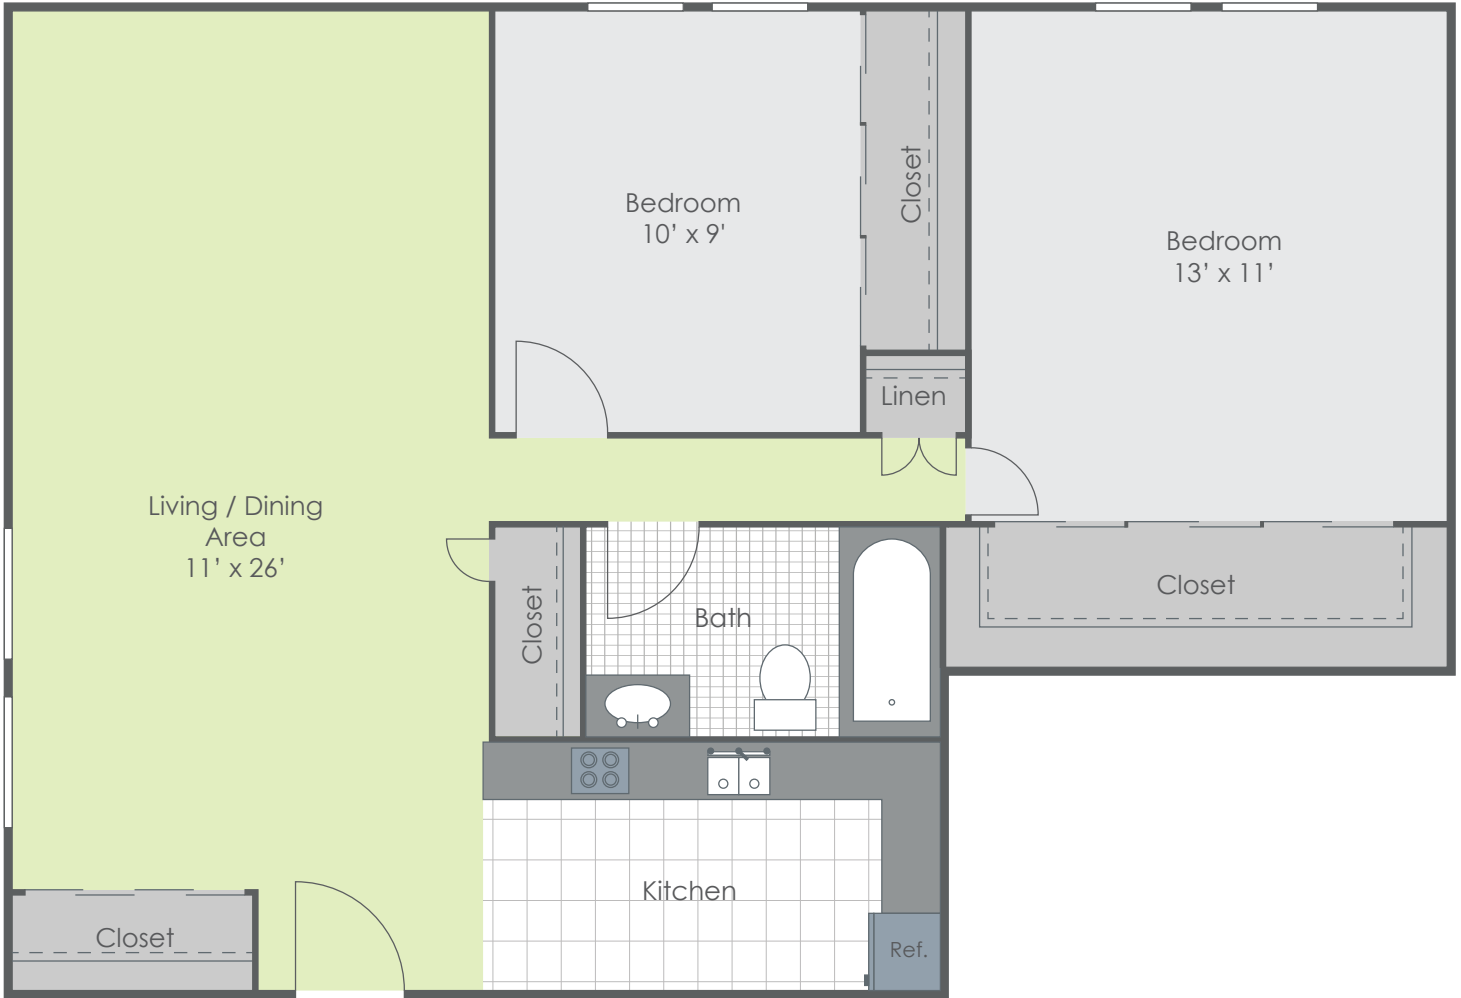

ALEXANDER HAMILTON PLAZA
APARTMENTS

*ALL FLOOR PLANS ARE APPROXIMATE AND MAY VARY IN SIZE

2 BEDROOM | 1 BATH | 755 SQ.FT.

496 S. HAMILTON RD. | COLUMBUS, OH 43213 | 614-866-8600
ALEXANDERHAMILTONAPARTMENTS.COM