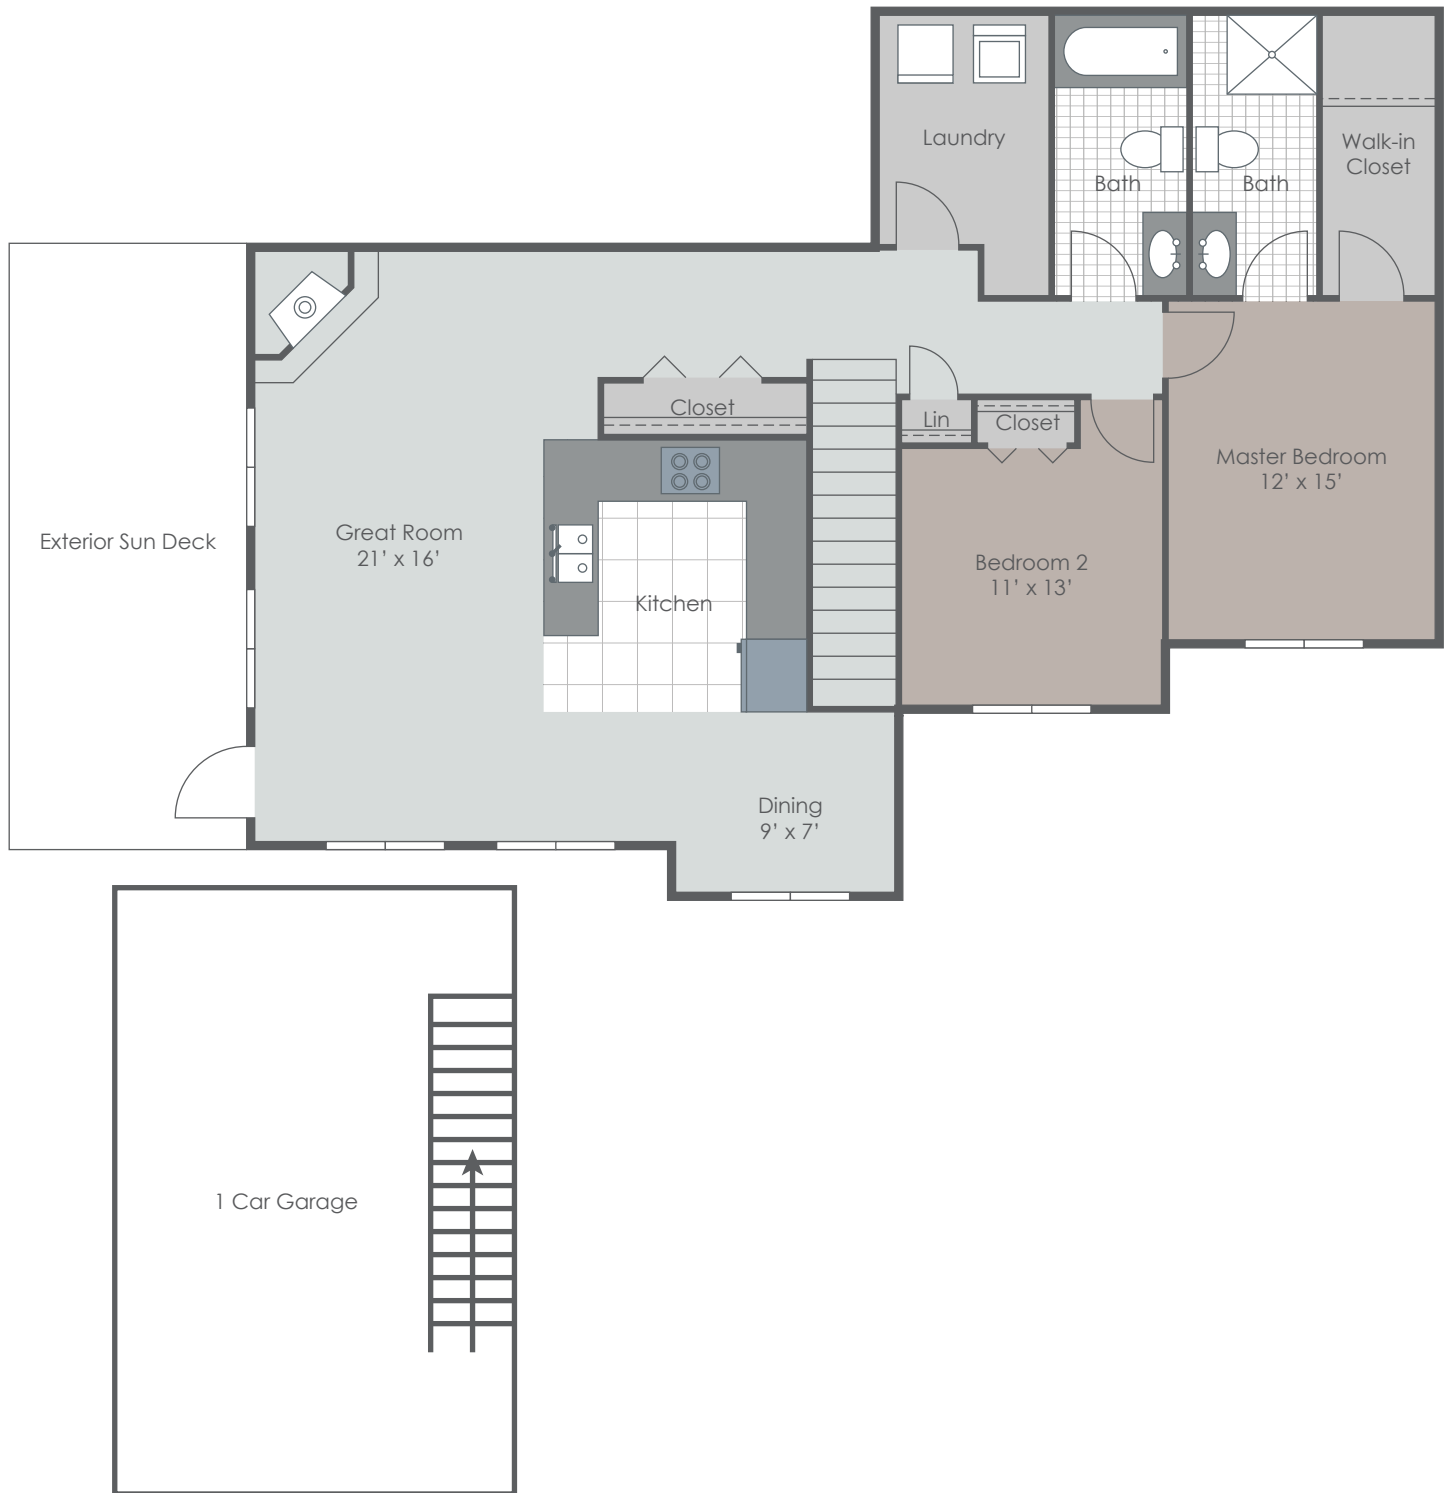

DERBY VILLAGE

LUXURY TOWNHOMES

*ALL FLOOR PLANS ARE APPROXIMATE AND MAY VARY IN SIZE

THE CAMBRIC | 2 BEDROOM | 2 BATH | 1,206 SQ.FT.

2826 FLOEX DR. | TOLEDO, OH 43615 | 419-276-8724
DERBYVILLAGEAPTS.COM