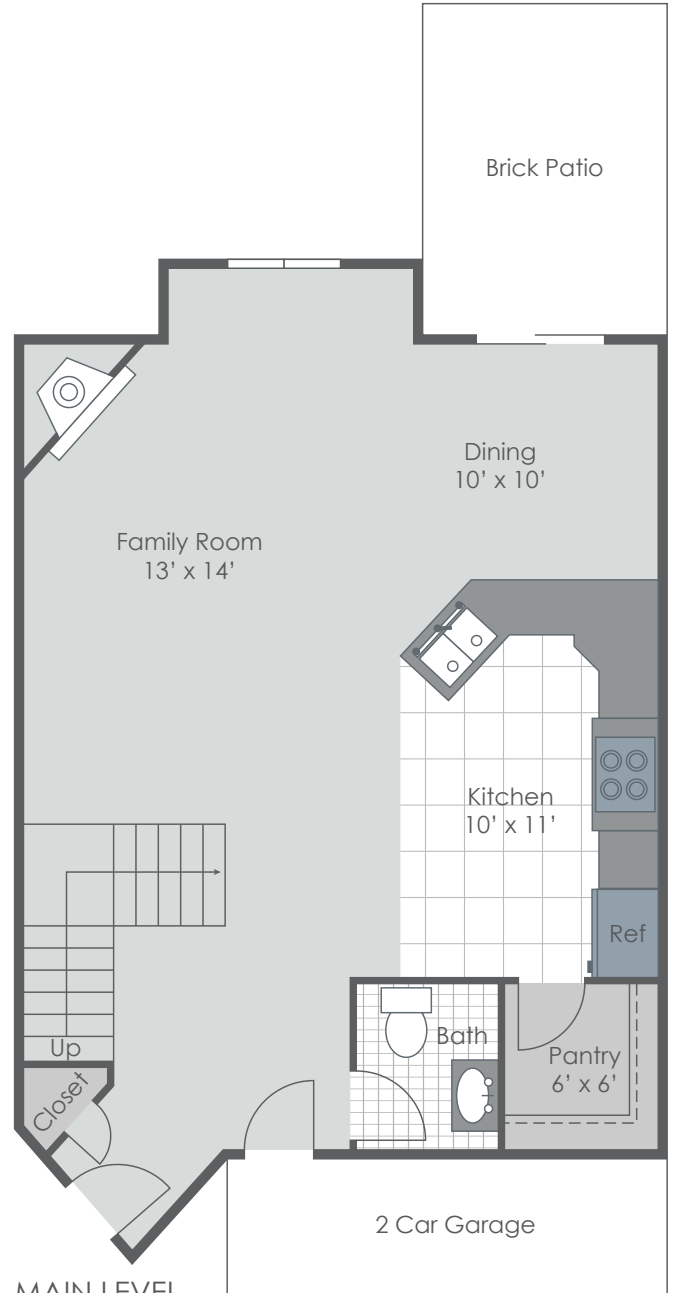

DERBY VILLAGE

LUXURY TOWNHOMES

SECOND LEVEL

MAIN LEVEL

*ALL FLOOR PLANS ARE APPROXIMATE AND MAY VARY IN SIZE

THE TRIPLE CROWN | 3 BEDROOM | 2.5 BATH | 1,775 SQ.FT.

2826 FLOEX DR. | TOLEDO, OH 43615 | 419-276-8724
DERBYVILLAGEAPTS.COM