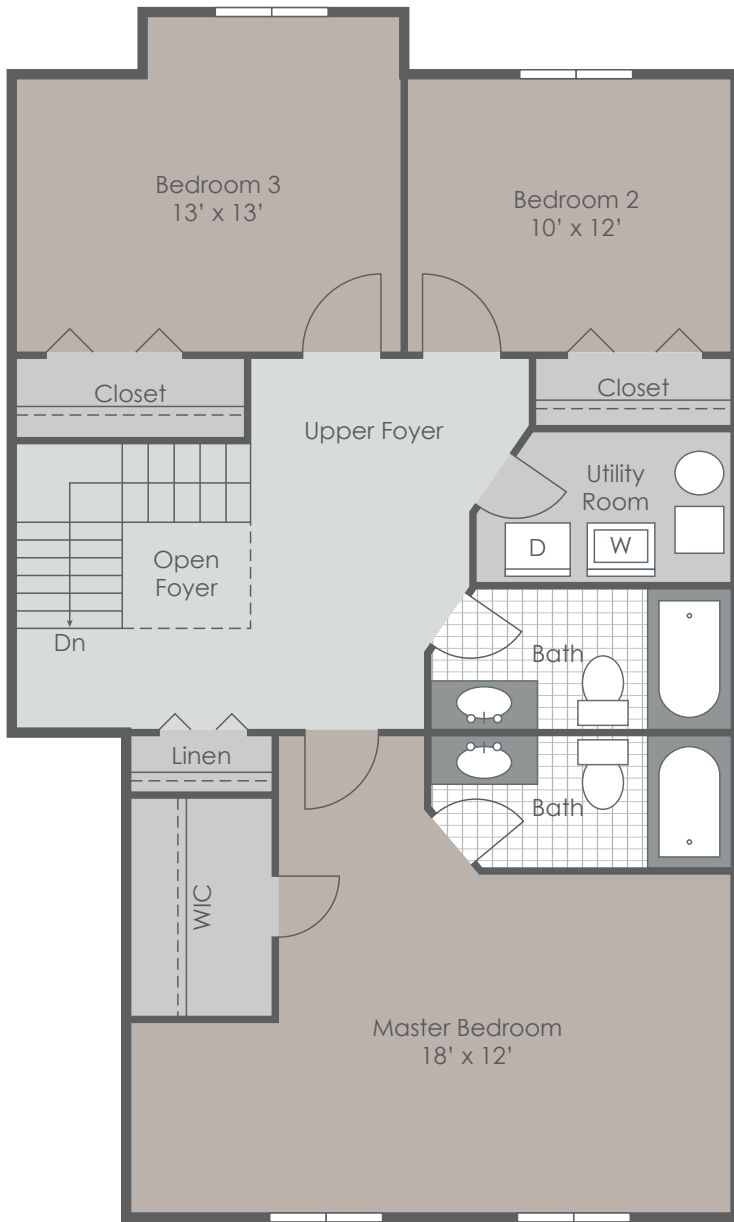

DERBY VILLAGE

LUXURY TOWNHOMES

SECOND LEVEL

MAIN LEVEL

*ALL FLOOR PLANS ARE APPROXIMATE AND MAY VARY IN SIZE

THE TRIPLE CROWN | 3 BEDROOM | 2.5 BATH | 1,775 SQ.FT.

2826 FLOEX DR. | TOLEDO, OH 43615 | 419-276-8724
DERBYVILLAGEAPTS.COM