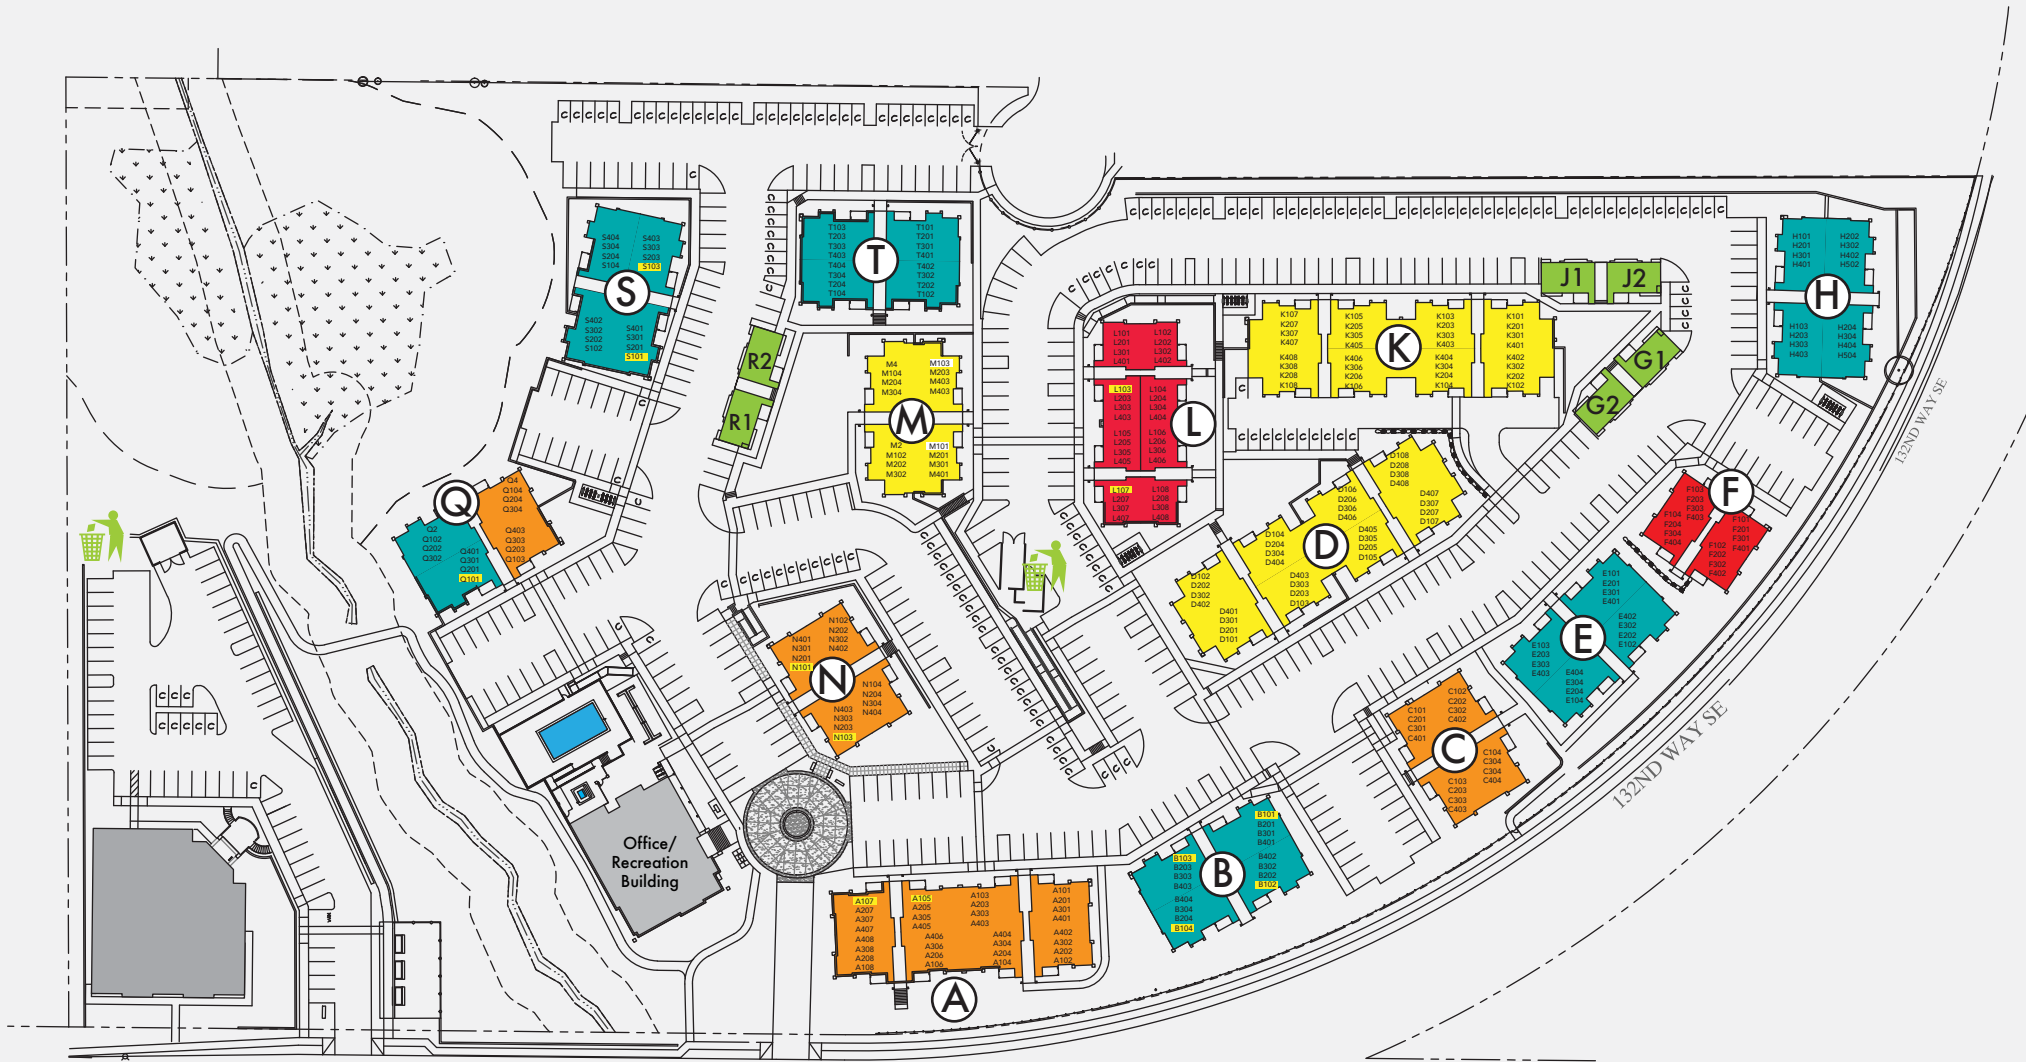

# PROMENADE

Life is Better Here!

SE 312TH ST

**LEGEND**

- 1 bedroom
- 2 bedroom
- 3 bedroom
- 4 bedroom
- 5 bedroom townhome

\*Units may vary. See agent for details.