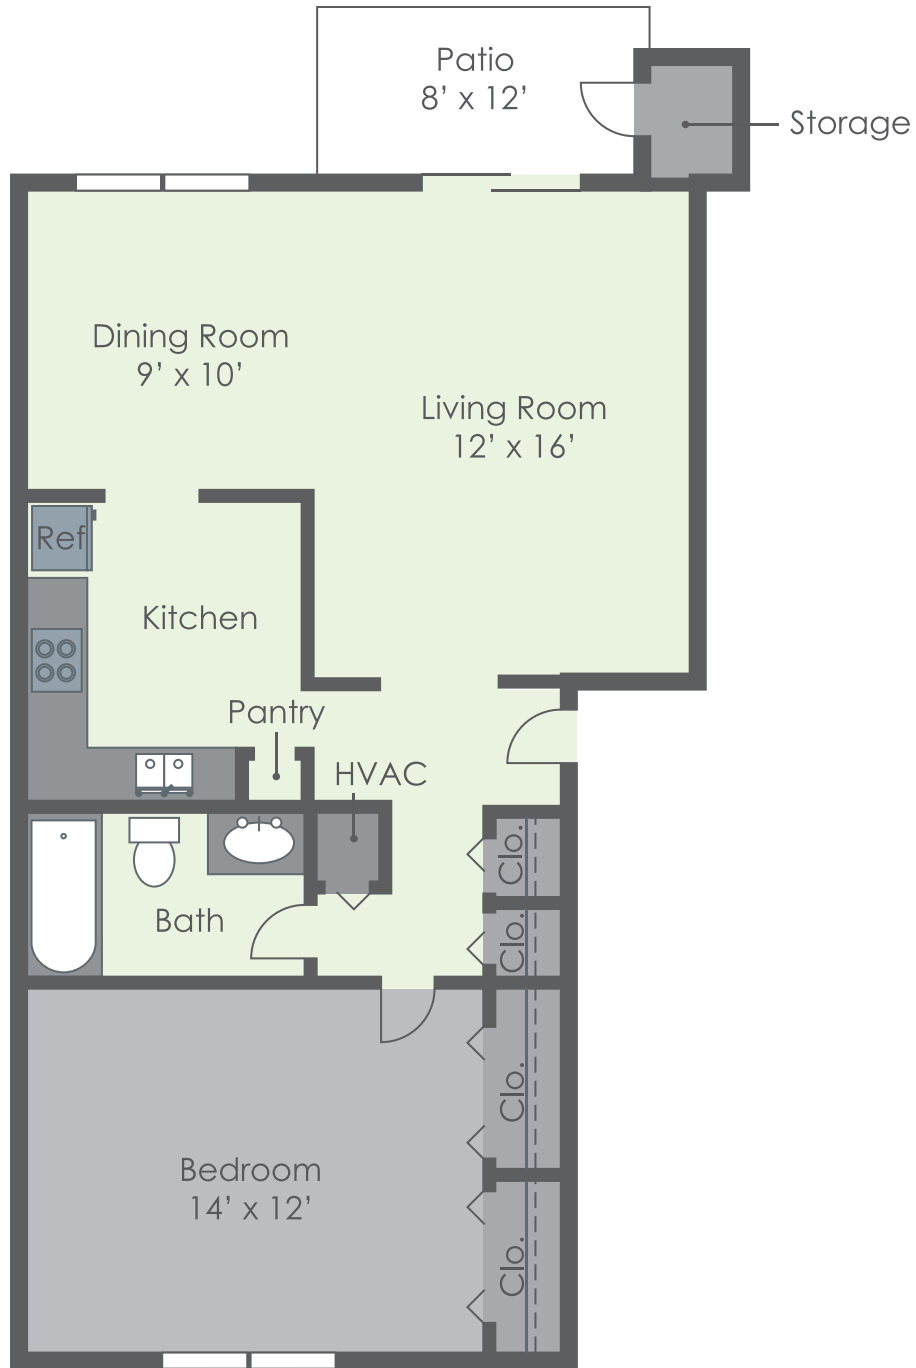

ATWOOD OAKS

APARTMENTS

1 BEDROOM | 1 BATH | 795 SQ.FT.

1857 ATWOOD DRIVE | PENSACOLA, FL 32514 | 850.476.3387
ATWOODOAKS.COM