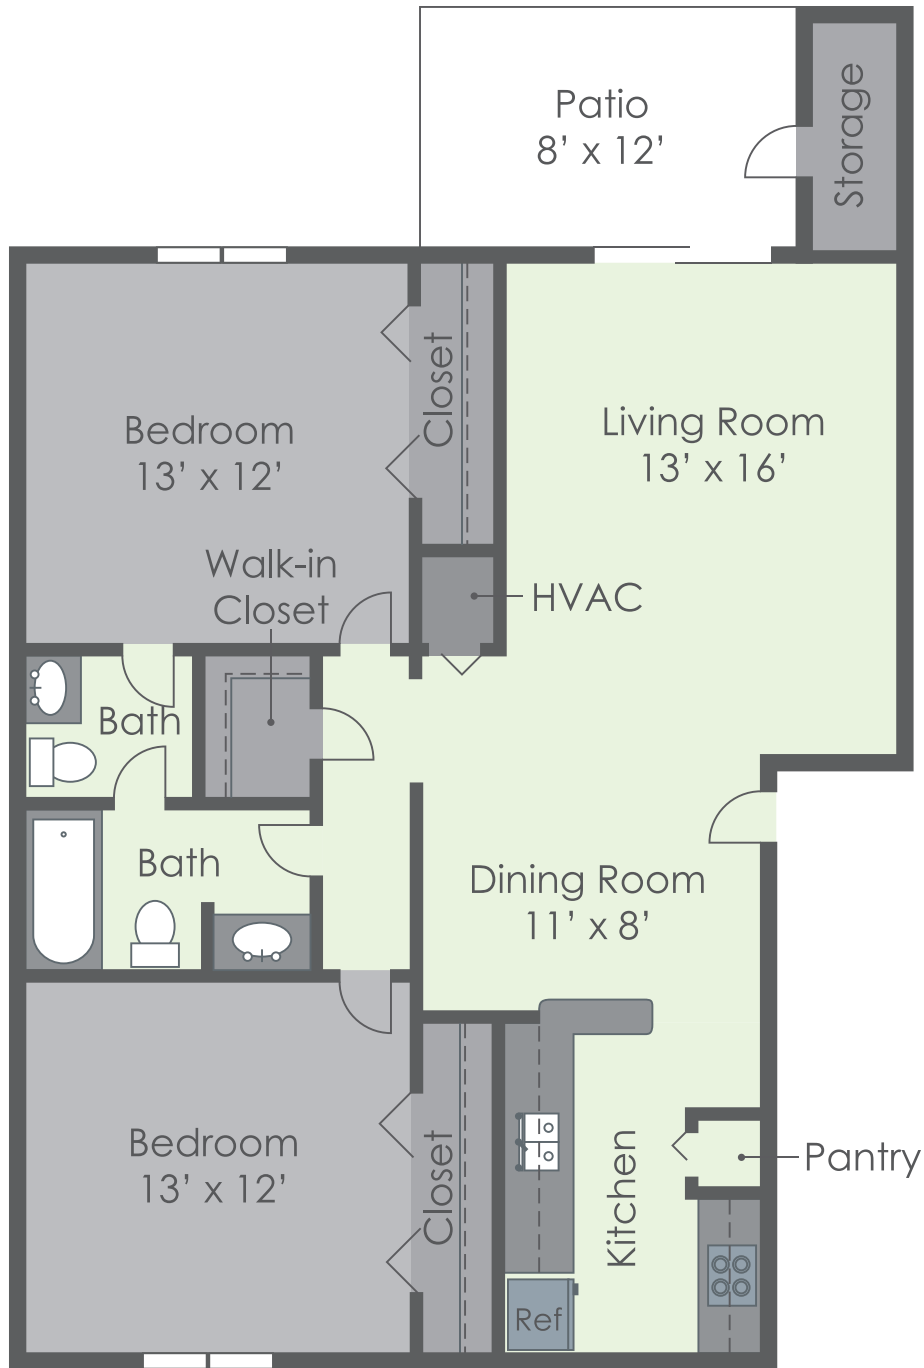

ATWOOD OAKS  
APARTMENTS

2 BEDROOM | 1.5 BATH | 989 SQ.FT.

1857 ATWOOD DRIVE | PENSACOLA, FL 32514 | 850.476.3387

ATWOODOAKS.COM